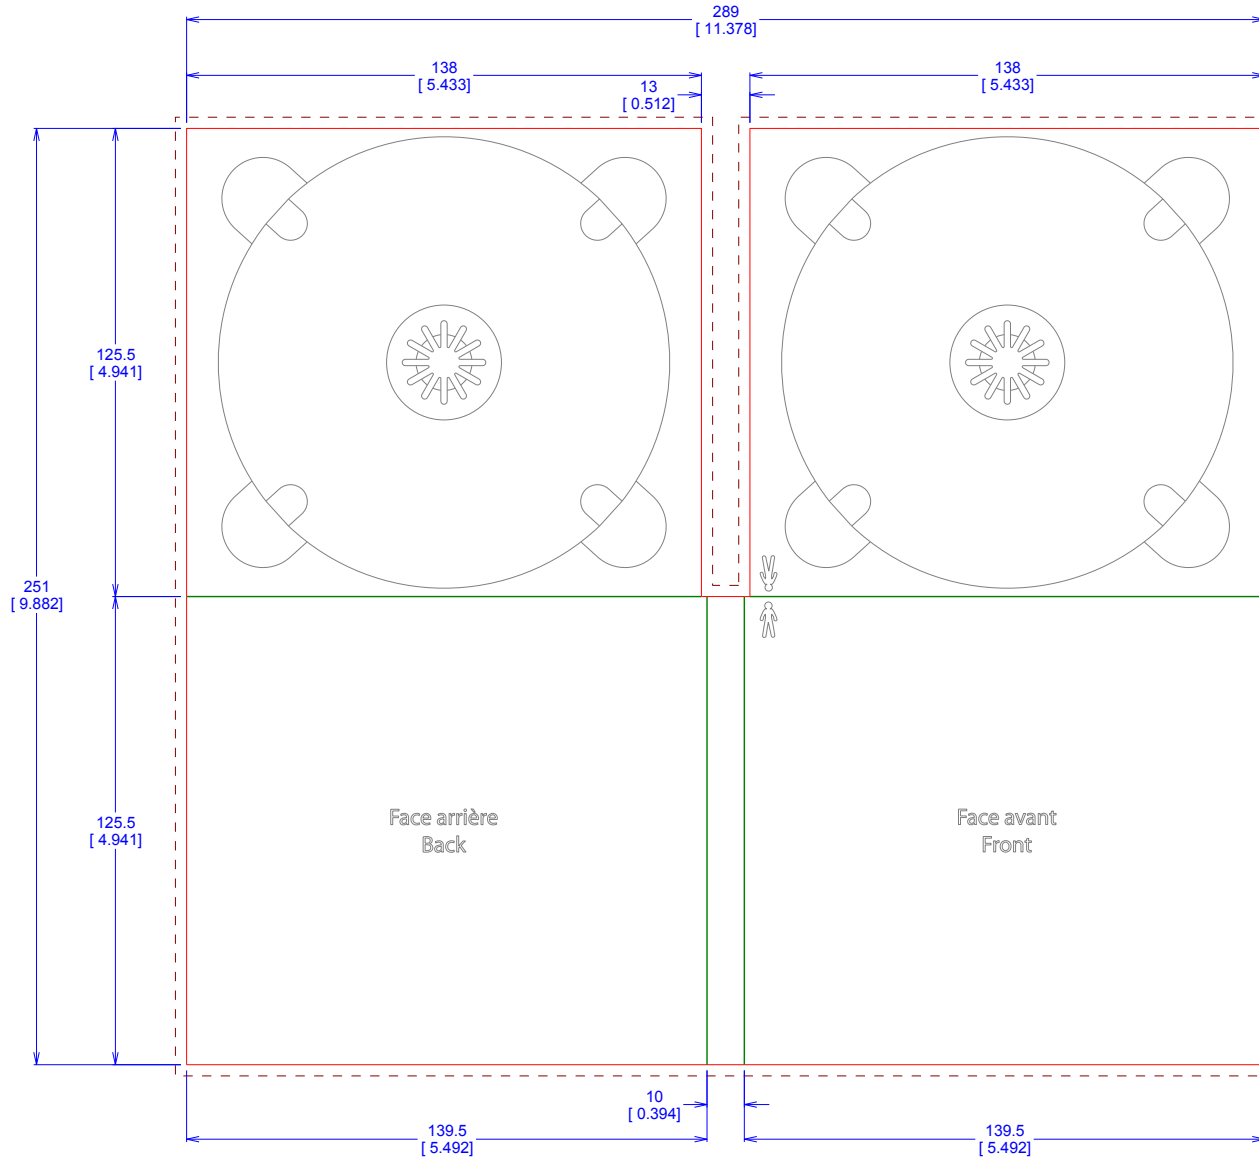

Spécification d'impression / Printing specification

DigiPack 2 volets/4 pages - 2 plateaux

2 panels/4 pages DigiPack - 2 trays

28/06/10

Format fini / Finished format :
139.5 x 125.5 x 10 m

Carton / Cardboard :
GC1 285-300 gr